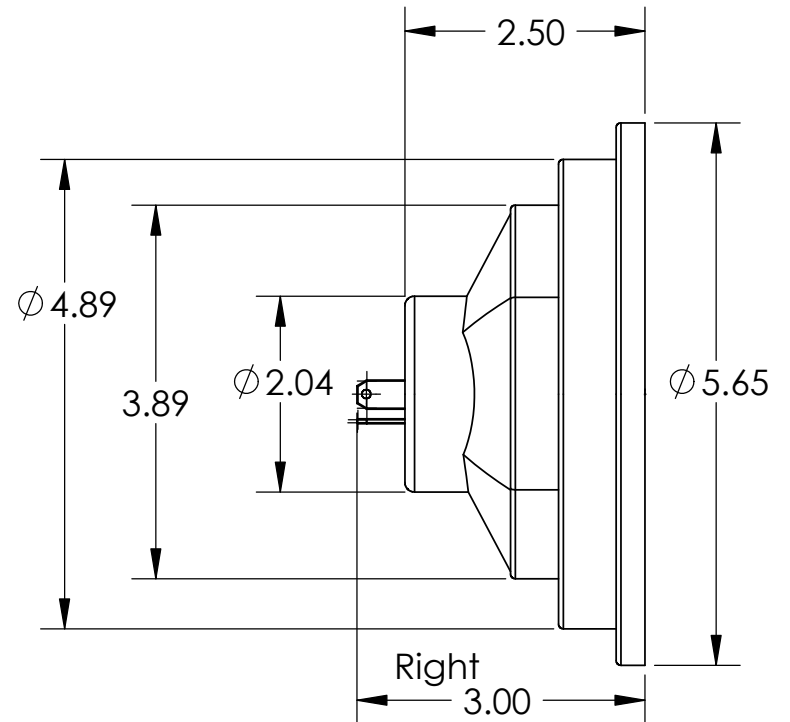

Front

Isometric

Top

Right

PV