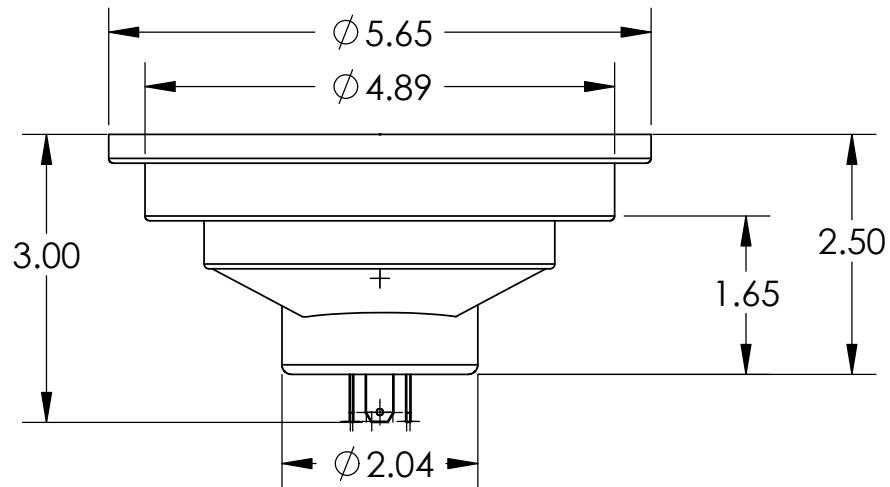

Front

Isometric

Top

Right

PV