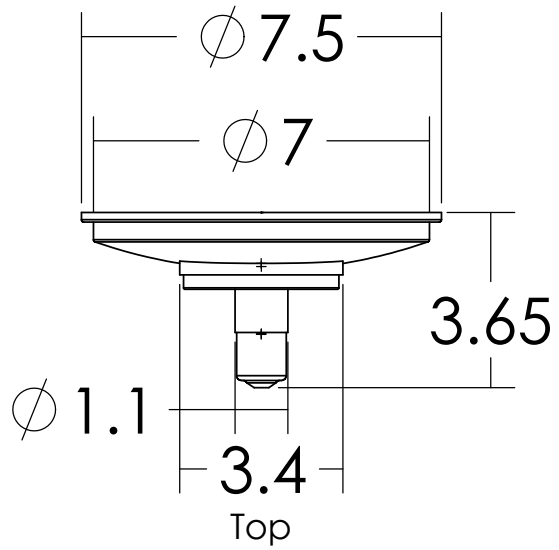

Back

Isometric

Top

Right

8" Screw Base