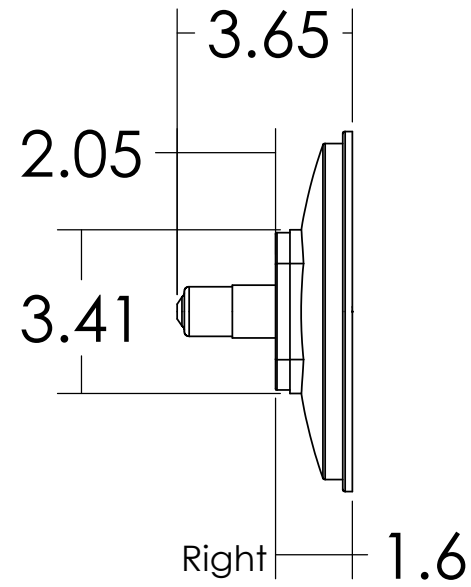

Back

Isometric

Top

Right

8" Screw Base